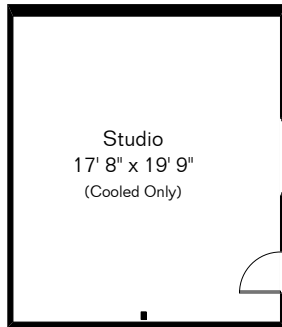

The square footages and room size information are deemed to be reliable but are not guaranteed and should be independently verified.

5656 E Towner St

Living Area 2,453 Sq Ft
Studio 382 Sq Ft

Site Visit June 2019
0 ft. 6 ft. 10 ft. 20 ft.