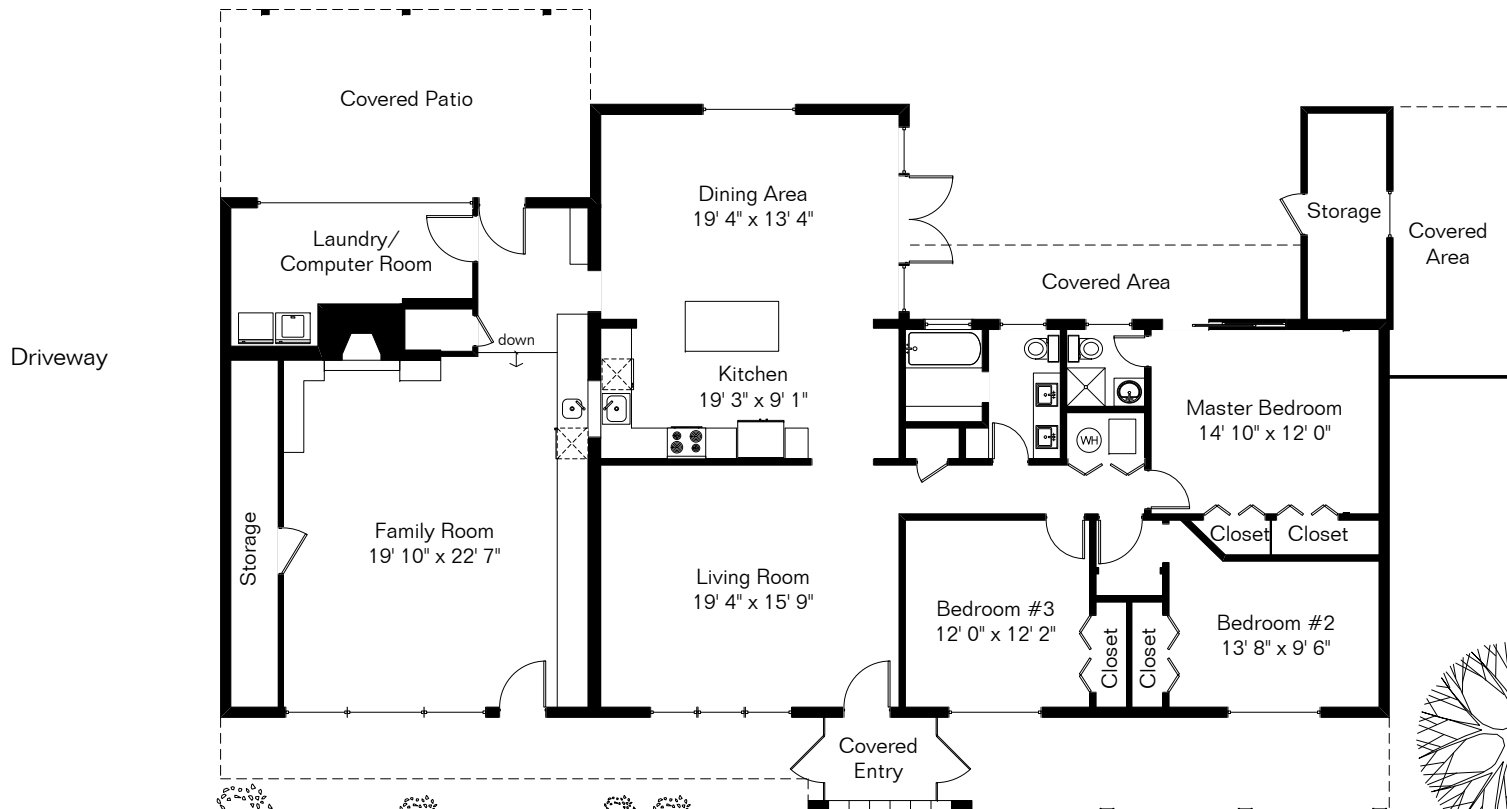

The square footages and room size information are deemed to be reliable but are not guaranteed and should be independently verified.

5656 E Towner St

Living Area 2,453 Sq Ft
Studio 382 Sq Ft

Site Visit June 2019
0 ft. 6 ft. 10 ft. 20 ft.

Copyright 2019 Floor Plans First! LLC
All Rights Reserved.

www.FloorPlansFirst.com

Toll Free (877) 887-1500
Voice (520) 881-1500

Floor Plans First!
See the Floor Plan First!